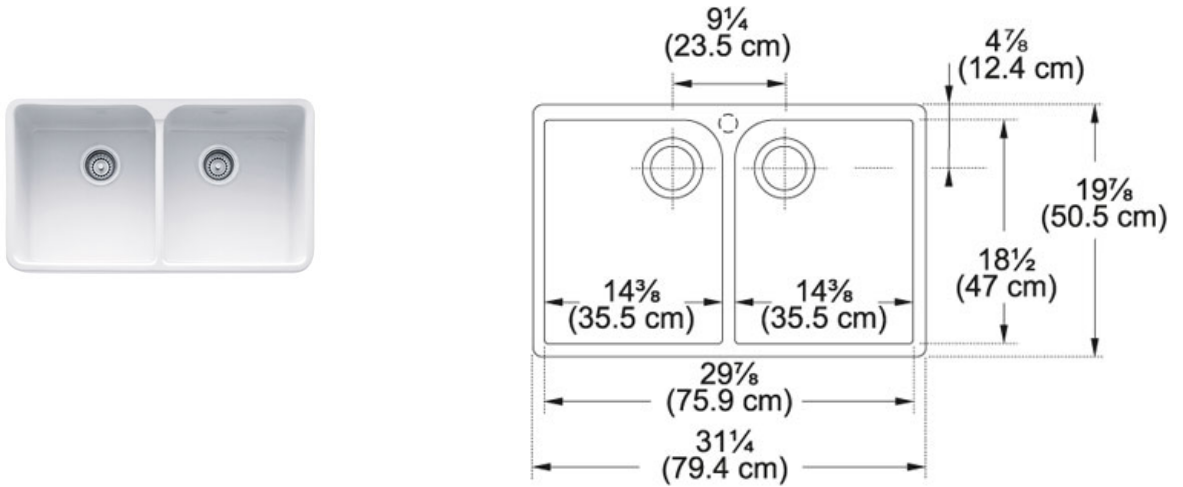

Manor House MHK720-31 Fireclay White | 130.0066.206

FAMILY : Sinks | SERIES : Manor House | MODEL : MHK720-31 | FINISH : Fireclay White | STYLE : Contemporary |  
 INSTALLATION TYPE : Drop-on

**TECHNICAL DATA**

Cabinet Size	33"
Waste Outlet Diameter	3 1/2"
Faucet Hole	1
Length overall	31 1/4"
Width overall	19 7/8"
Depth Overall	8 5/8"
Length of large bowl	14 3/8"
Width of large bowl	18 1/2"
Depth of large bowl	7 7/8"
Number of Bowls	2
Remarks FKS	Dimensions may vary by 2% (plus or minus) due to material attributes and firing process. Finish on front and sides only. Template not provided. Franke recommends using the actual sink model when making final cutout. FRTWIST not suitable for Fireclay sinks.
Type of Material	FIRECLAY
Cut-Out Template	Yes